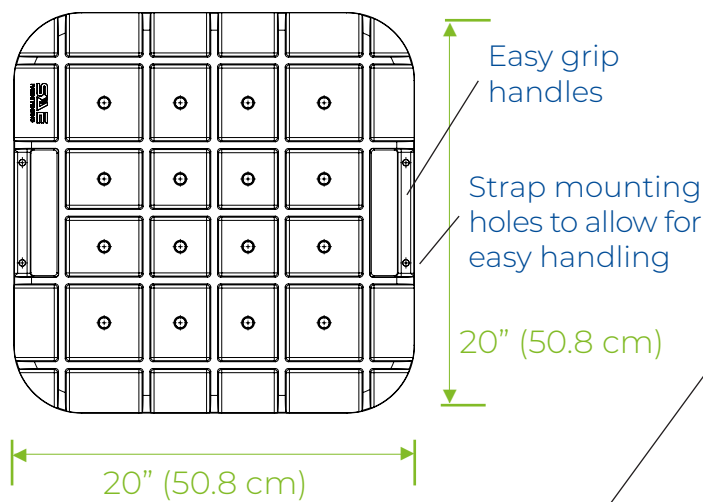

### TPG Outrigger Pads Product Specifications | 20"

Grid View

Side View

4x surface area for effective grounding

Flat side down on asphalt or cement surface

Grid side down on dirt surface

Weight  
22 lb (10 kg)