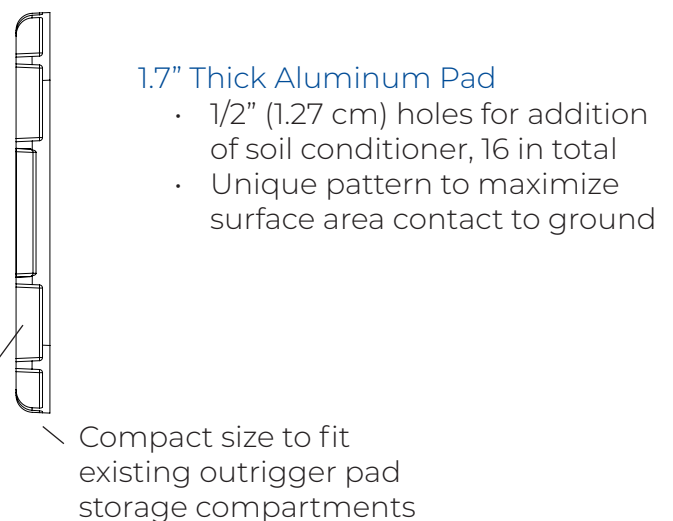

### TPG Outrigger Pads Product Specifications | 20"

Grid View

Side View

4x surface area for effective grounding

Flat side down on asphalt or cement surface

Grid side down on dirt surface

Weight  
22 lb (10 kg)