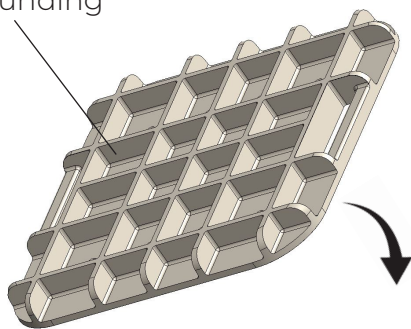

### TPG Outrigger Pads Product Specifications | 20"

Grid View

Side View

4x surface area for effective grounding

Flat side down on asphalt or cement surface

Grid side down on dirt surface

Weight  
22 lb (10 kg)