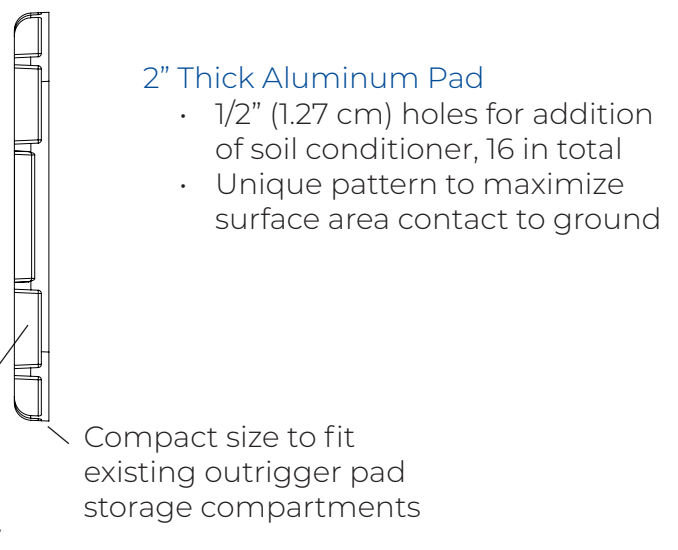

TPG Outrigger Pads Product Specifications | 24"

Grid View

Side View

4x surface area for effective grounding

Flat side down on asphalt or cement surface

Grid side down on dirt surface

Weight
37 lb (17 kg)

Not to Scale