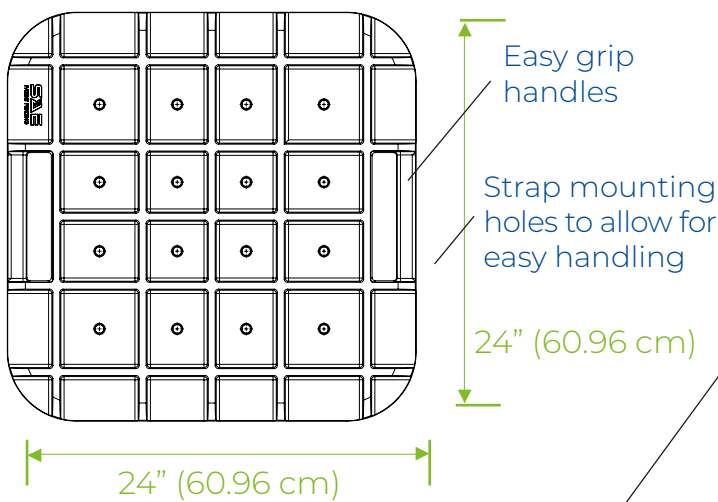

TPG Outrigger Pads Product Specifications | 24"

Grid View

Side View

4x surface area for effective grounding

Flat side down on asphalt or cement surface

Grid side down on dirt surface

Weight
37 lb (17 kg)

Not to Scale