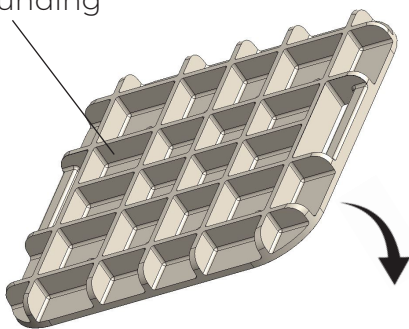

TPG Outrigger Pads Product Specifications | 24"

Grid View

Side View

4x surface area for effective grounding

Flat side down on asphalt or cement surface

Grid side down on dirt surface

Weight
37 lb (17 kg)

Not to Scale