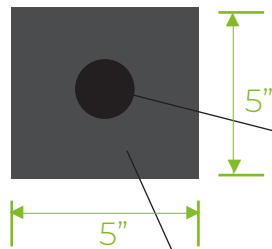

ConduMarine Product Specifications

Top View

Customer specified RWU or ConduWire

SAE Inc. Proprietary Conductive Cementitious Material

Side View

Cross Section

5" x 5" ConduMarine

Not to Scale