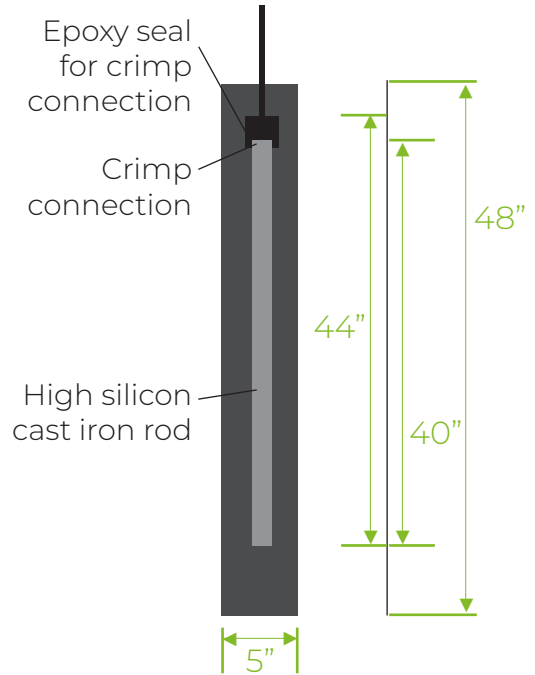

ConduMarine Product Specifications

Top View

Customer specified RWU or ConduWire

SAE Inc. Proprietary Conductive Cementitious Material

Side View

Cross Section

5" x 5" ConduMarine

Not to Scale