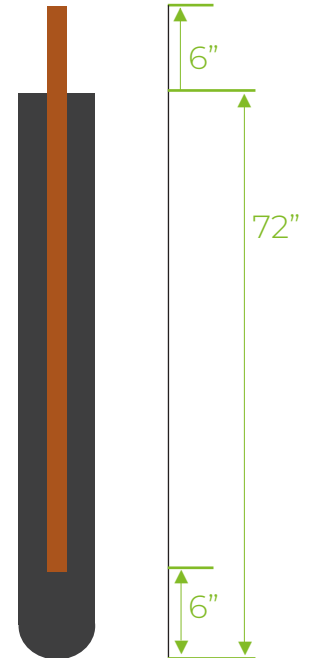

## ConduRod Product Specifications | 6'

Top View

5/8" x 72"  
Copper Clad  
Ground Rod

SAE Inc. Proprietary  
Conductive  
Polymer Material

Side View

Cross Section

**5x** Ground rod  
equivalent!

4" Diameter ConduRod  
uses a ground rod with:

- 99.9% pure electrolytic copper coating
- Minimum copper coating of 10 mils on rods listed to UL-467

Not to Scale

Published Date: Apr 2023

[saeinc.com](http://saeinc.com)

1 877 234 2502 | 705 733 3307  
[info@saeinc.com](mailto:info@saeinc.com)